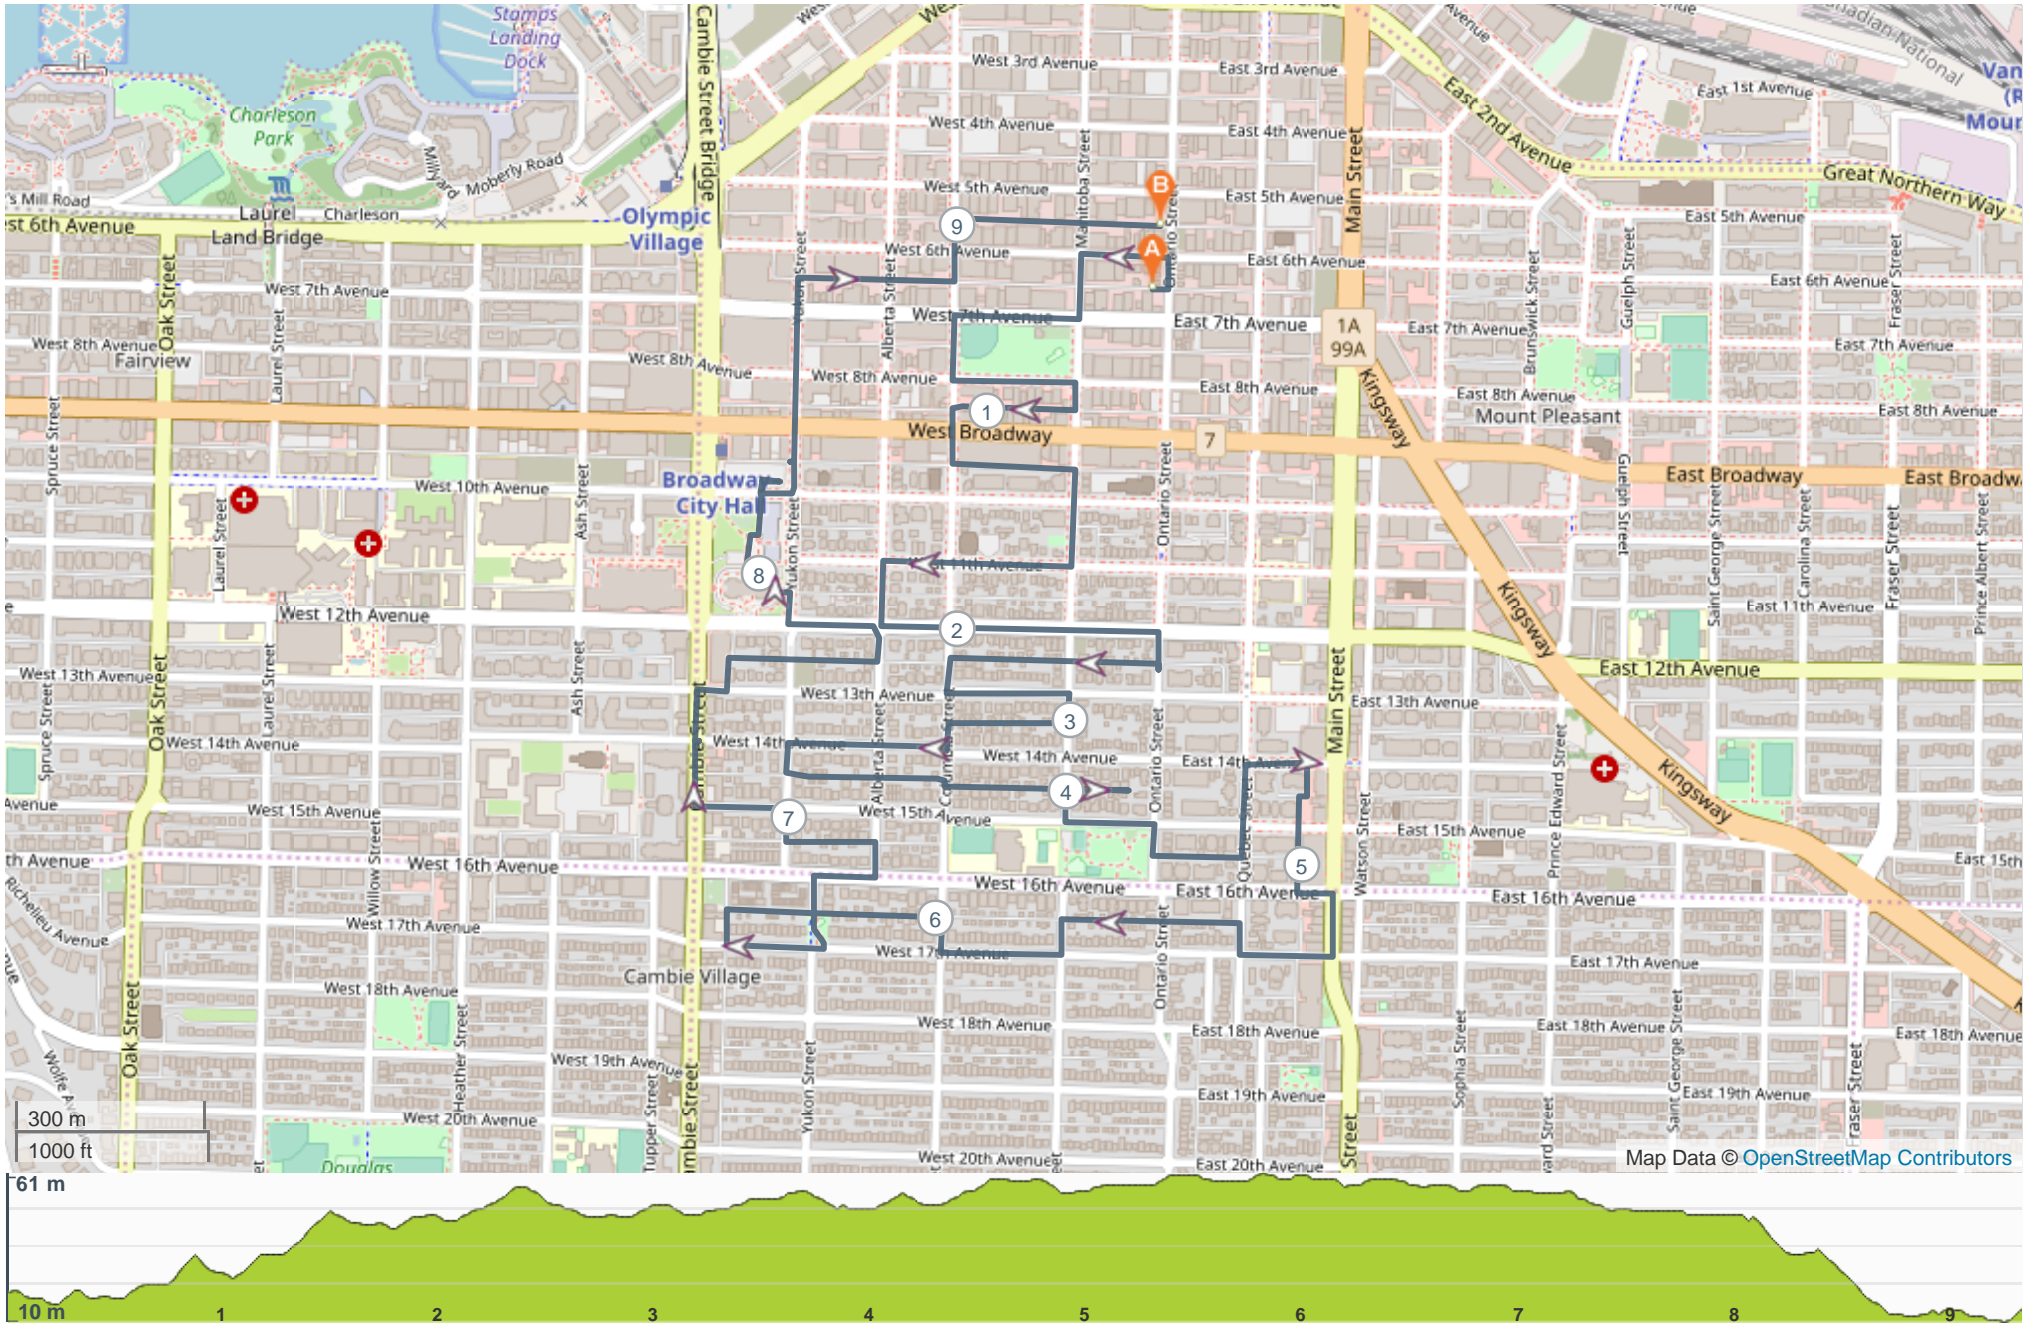

Soundwalk: Seeking Comfort In Covid Times

ROUTE INFORMATION

ROUTE LENGTH	9.333 km
ASCENT	90 m
DESCENT	94 m
HILLS	↑ 35.0% ↓ 41.8% → 23.3%
TERRAIN	Mixed 
START	LAT: 49.265130, LNG: -123.105157

NOTES

Seeking comfort is a 60-minute soundwalk that invites participants to stroll, even linger and loiter, and listen to the sounds of Vancouver's alleys and beyond.

Soundwalk: Seeking Comfort In Covid Times

ROUTE DIRECTIONS

No	Km	Turn	Directions
1	0.000		Start on
2	0.025	←	Turn left onto Ontario Street
3	0.074	←	Turn left onto West 6th Avenue
4	0.215	←	Turn left onto Manitoba Street
5	0.316	→	Turn right onto West 7th Avenue
6	0.512	←	Turn left onto Columbia Street
7	0.613	←	Turn left onto West 8th Avenue
8	0.810	→	Turn right onto Manitoba Street
9	0.855	→	Turn right
10	1.048	←	Turn left onto Columbia Street
11	1.094	←	Turn left
12	1.096	←	Turn left onto Columbia Street
13	1.137	←	Turn left
14	1.329	→	Turn right onto Manitoba Street
15	1.481	→	Turn right onto West 11th Avenue
16	1.779	←	Turn left onto Alberta Street
17	1.882	←	Turn left onto West 12th Avenue
18	2.321	→	Turn right onto Ontario Street
19	2.386	←	Turn left
20	2.716	←	Turn left onto Columbia Street
21	2.771	↙	Turn sharp left onto West 13th Avenue
22	2.963	→	Turn right onto Manitoba Street
23	3.014	→	Turn right
24	3.204	←	Turn left onto Columbia Street

No	Km	Turn	Directions
75	8.087	←	Turn left
76	8.173	→	Turn right
77	8.234	←	Turn left
78	8.255	←	Turn left onto West 10th Avenue
79	8.305	←	Turn left onto Yukon Street
80	8.356	←	Turn left
81	8.366	←	Turn left onto Yukon Street
82	8.654	←	Turn left
83	8.799	←	Turn left onto Alberta Street
84	8.804	←	Turn left
85	8.907	←	Turn left onto Columbia Street
86	9.009	←	Turn left
87	9.333		